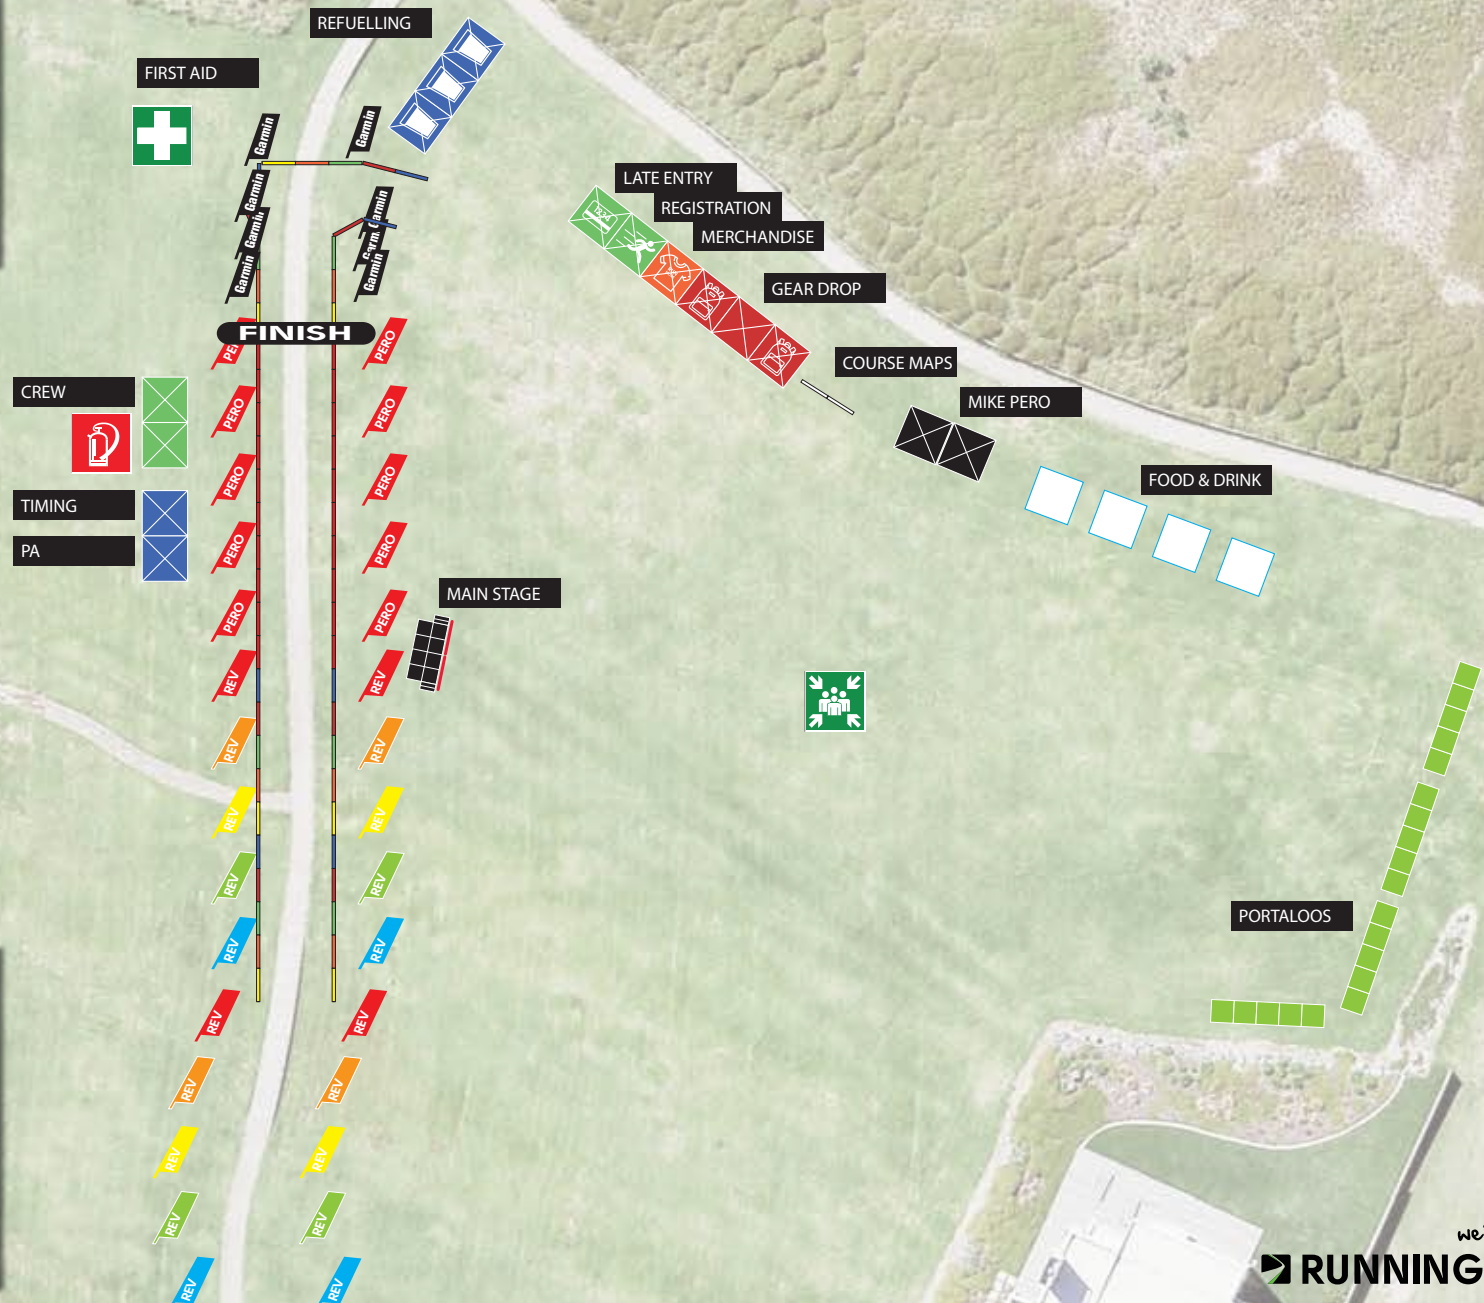

Mike Pero
REAL ESTATE

AUCKLAND HALF MARATHON SERIES

OMAHA HALF MARATHON

10K CLASSIC · 5K RUN/WALK · 2K KIDS' DASH

ESTABLISHED 2010

VENUE MAP

SAFETY INFORMATION

FIRST AID
See Triple One Care

FIRE EXTINGUISHER
Located in Crew Tent

EMERGENCY MUSTER POINT
Center of venue

LOST CHILDREN

Please take any lost children to REGISTRATION and ask for Running Events staff member.

we're runners too

RUNNING EVENTS