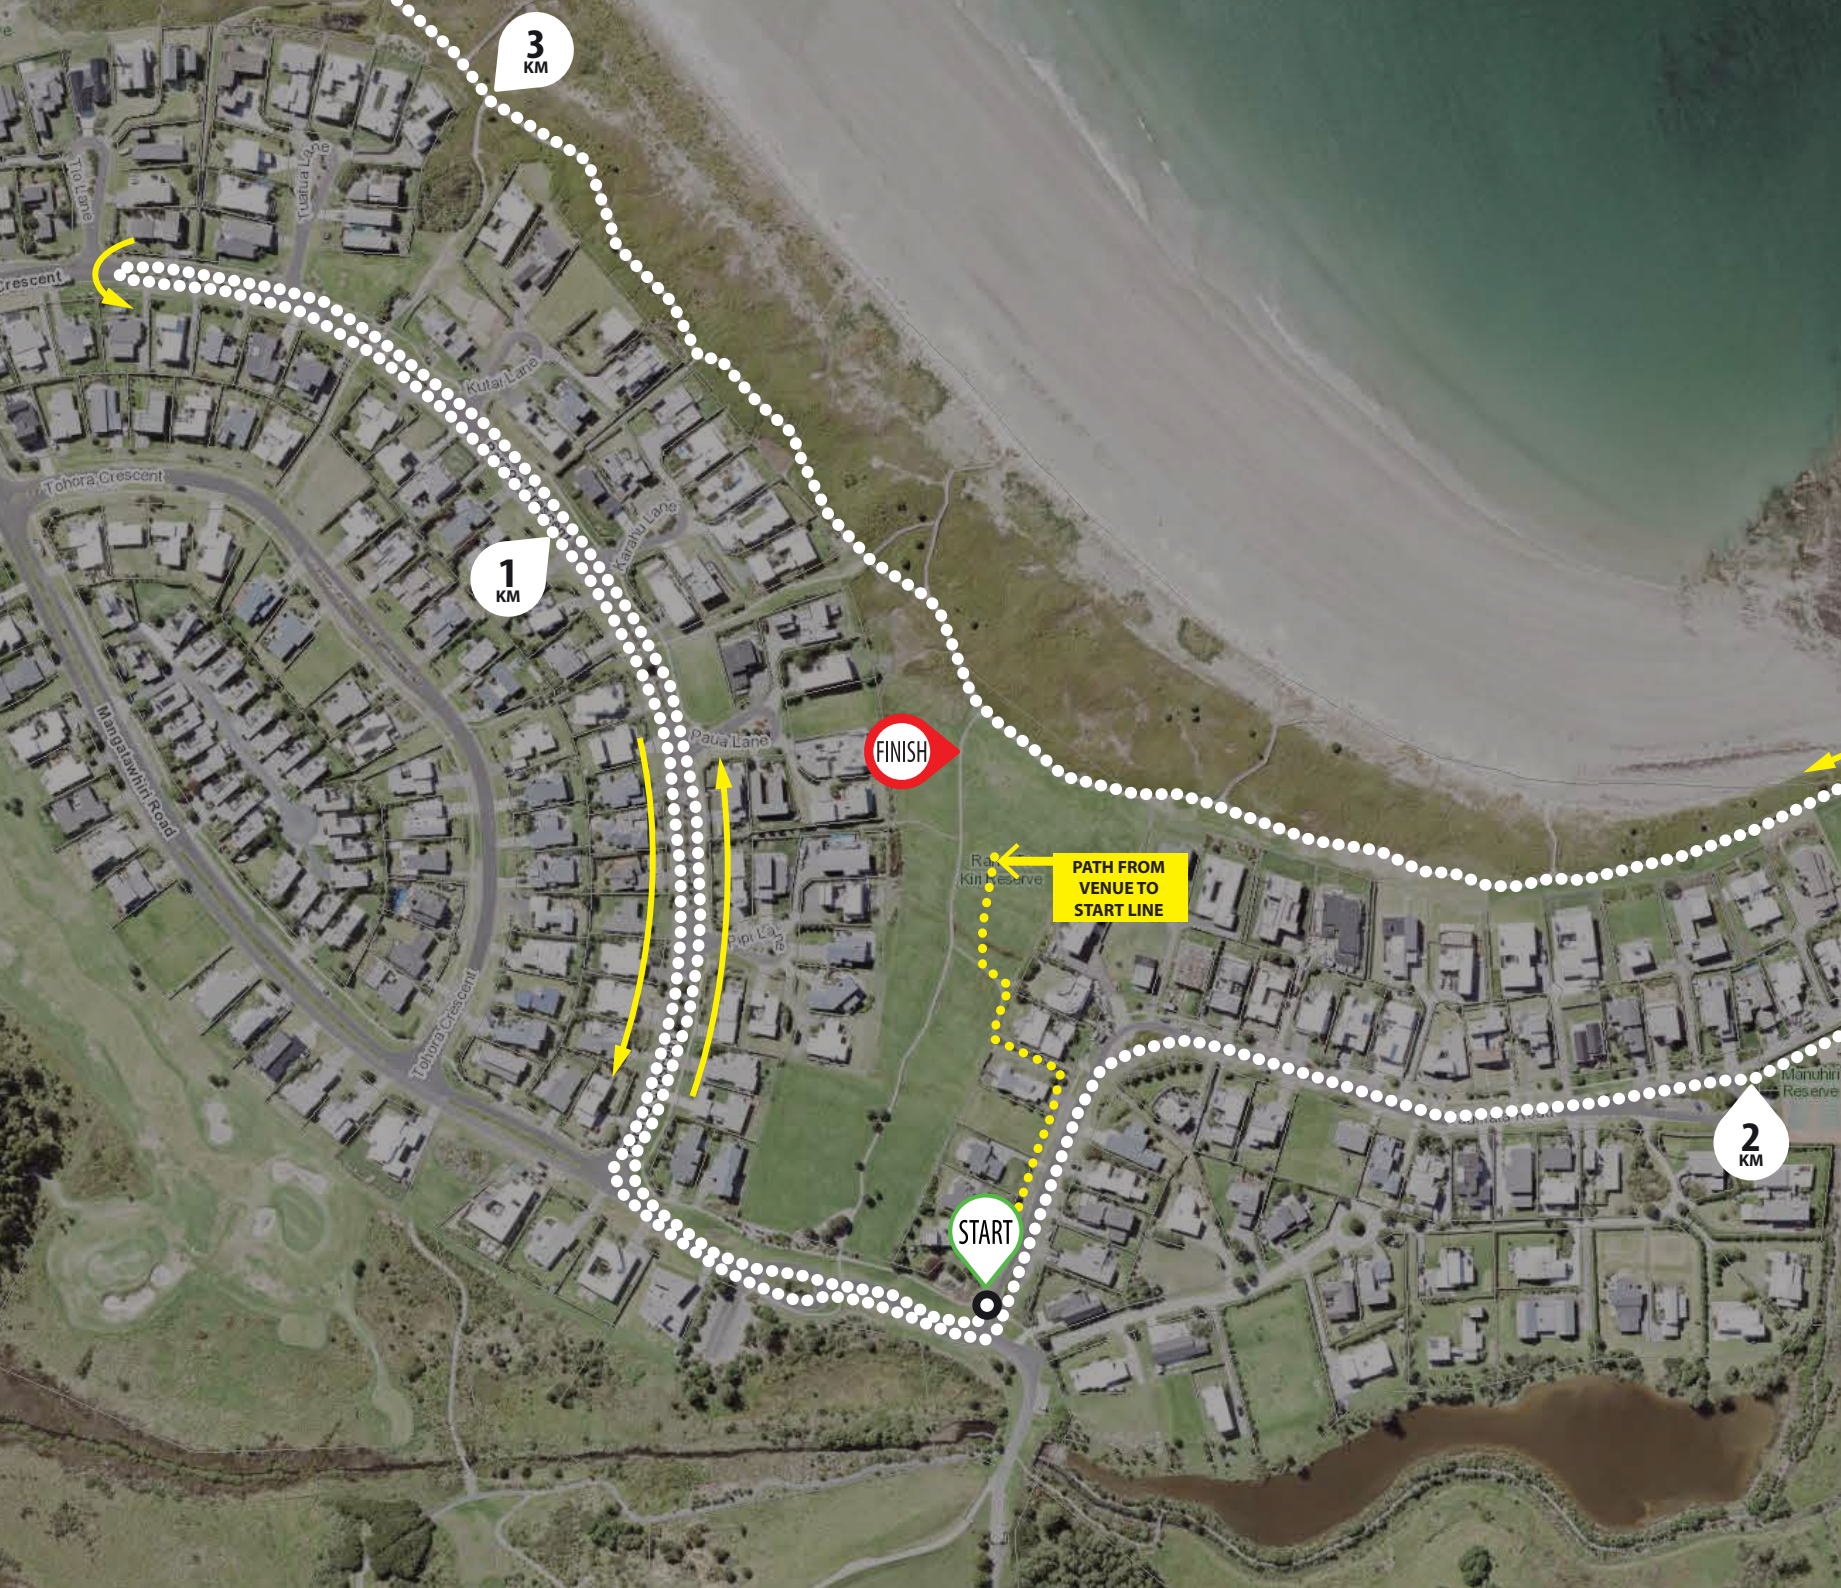

START MAP

21.1 KM

TAUMATA ROAD
OMAHA

RAHUI TE KIRI RESERVE
OMAHA

PATH FROM
VENUE TO
START LINE